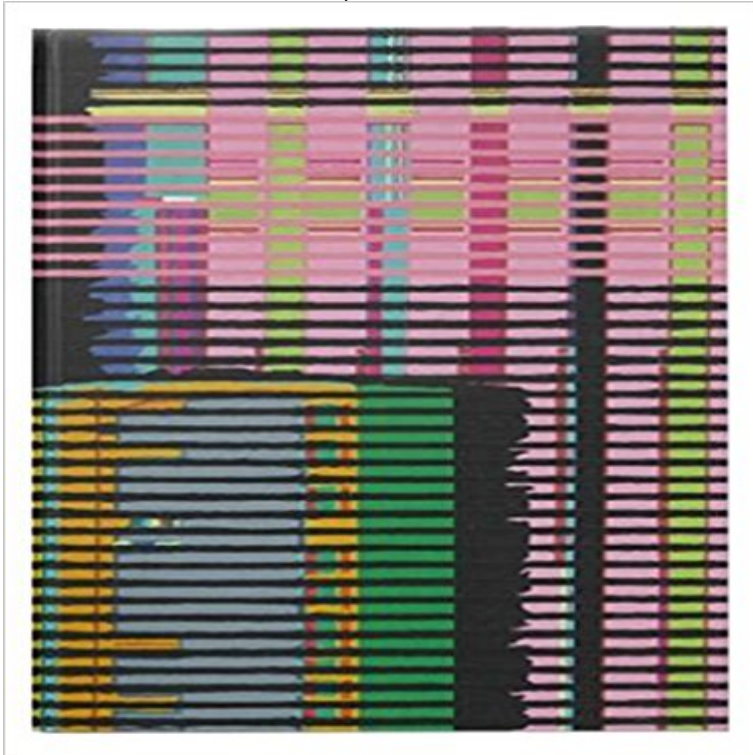

Liu Wei - Density

Loughran & Associates Home New Area Listings Featured Listings More.. Join Login Agent Login Office MA: 978.459.5335 Loughran & Associates Real Estate Specializing in MA and NH Listings Buy Rent Sell Visit Enter an address, city, or zipcode bos2Sign Up to receive FREE Daily Alerts with information and pictures of all houses and condominiums currently available in the area through our MLS. Over 15,000 cooperating real estate agents! login2_cb Loughran & Associates Real Estate Inc. Looking for a home in Massachusetts or New Hampshire? Whether you're interested in buying or selling property, seeking resort or retirement living, we offer you services designed to help you make the right decision. If you're thinking about moving, explore "relocation services" to make yours an easy move. New Listings MLS# 72050970 Condominium 17 Stone Castle Drive, Methuen West Methuen, MA 01844 $544,900 3 Bds € 2 Bths € 2064 SqFt WHEN LOCATION MATTERS, as it always does, look no further than this rarely offered Kent style RES... MLS# 72050968 Single Family 102 Trull Ln East, Lowell Belvidere, MA 01852 $355,000 3 Bds € 2 Bths € 1848 SqFt Luxurious One Level Living in Desirable Belvidere Neighborhood. Freshly painted, this 3 bedroom E... MLS# 4509246 Single Family 10 Lucille, Salem , NH 03079 $339,900 3 Bds € 1 Bths € 1472 SqFt Pride of ownership is apparent throughout this well-maintained Split level home. Vinyl windows, ... MLS# 72050935 Single Family 26 Adams Ave, Methuen , MA 01844 $299,900 3 Bds € 1 Bths € 1200 SqFt Nothing to do but move in! This 3 bedroom house has been updated and is just waiting for you! Loc... MLS# 72050922 Commercial/Industrial 2500 Main Street, Tewksbury , MA 01876 $1,000 814 SqFt TURN KEY professional condo tastefully renovated within the past 5 years. This EXCEPTIONAL ground... MLS# 4509234 Single Family 10 Alta Ave., Salem , NH 03079 $269,900 3 Bds € 1 Bths € 1230 SqFt New maple kitchen cabinets with granite counter-tops! Newer windows, vinyl siding, roof shingles, ... The property listing data and information set forth herein were provided to MLS Property Information Network, Inc. from third party sources, including sellers, lessors and public records, and were compiled by MLS Property Information Network, Inc. The pr... copyright Northern New England Real Estate Network, Inc. All rights reserved. This information is deemed reliable but not guaranteed. The data relating to real estate for sale on this web site comes in part from the IDX Program of NNEREN. Subject to errors, omissions, prior sale, change or withdrawal without notice. Home New Area Listings Featured Listings Community & Schools Buying and Selling Tips Mortgage Info Relocation Services Search Our MLS Meet Our Agents FREE LISTING ALERTS! Avoid Short Sale / Foreclosure! Contact Us Sign upSign inMember Login ©2016 MLSAssistant Terms of Service

[[PDF] Coronary Care](#)