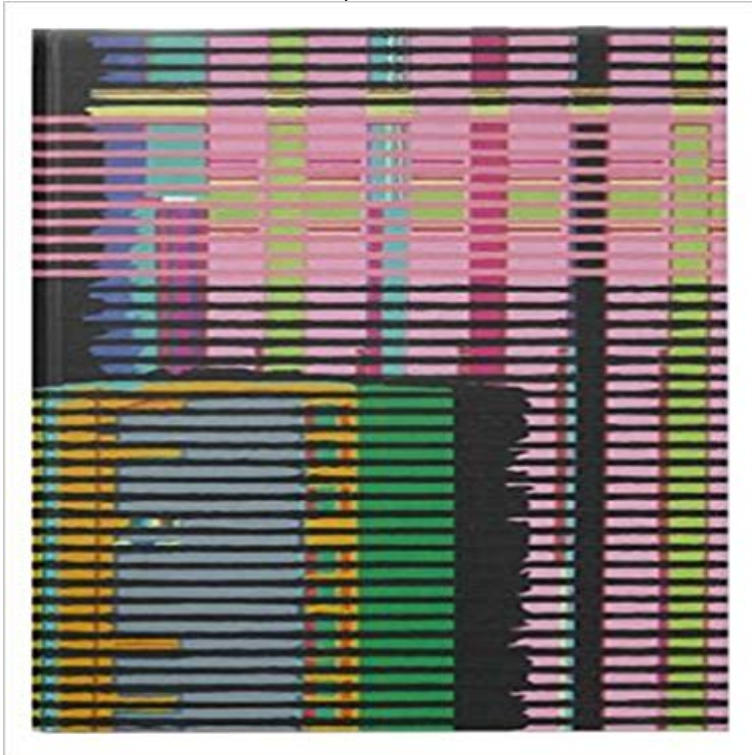

Liu Wei - Density

Loughran & Associates Home New Area Listings Featured Listings More.. Join Login Agent Login Office MA: 978.459.5335 Loughran & Associates Real Estate Specializing in MA and NH Listings Buy Rent Sell Visit Enter an address, city, or zipcode bos2Sign Up to receive FREE Daily Alerts with information and pictures of all houses and condominiums currently available in the area through our MLS. Over 15,000 cooperating real estate agents! login2_cb Loughran & Associates Real Estate Inc. Looking for a home in Massachusetts or New Hampshire? Whether you're interested in buying or selling property, seeking resort or retirement living, we offer you services designed to help you make the right decision. If you're thinking about moving, explore "relocation services" to make yours an easy move. New Listings MLS# 72050970 Condominium 17 Stone Castle Drive, Methuen West Methuen, MA 01844 $544,900 3 Bds â€¢ 2 Bths â€¢ 2064 SqFt WHEN LOCATION MATTERS, as it always does, look no further than this rarely offered Kent style RES... MLS# 72050968 Single Family 102 Trull Ln East, Lowell Belvidere, MA 01852 $355,000 3 Bds â€¢ 2 Bths â€¢ 1848 SqFt Luxurious One Level Living in Desirable Belvidere Neighborhood. Freshly painted, this 3 bedroom E... MLS# 4509246 Single Family 10 Lucille, Salem , NH 03079 $339,900 3 Bds â€¢ 1 Bths â€¢ 1472 SqFt Pride of ownership is apparent throughout this well-maintained Split level home. Vinyl windows, ... MLS# 72050935 Single Family 26 Adams Ave, Methuen , MA 01844 $299,900 3 Bds â€¢ 1 Bths â€¢ 1200 SqFt Nothing to do but move in! This 3 bedroom house has been updated and is just waiting for you! Loc... MLS# 72050922 Commercial/Industrial 2500 Main Street, Tewksbury , MA 01876 $1,000 814 SqFt TURN KEY professional condo tastefully renovated within the past 5 years. This EXCEPTIONAL ground... MLS# 4509234 Single Family 10 Alta Ave., Salem , NH 03079 $269,900 3 Bds â€¢ 1 Bths â€¢ 1230 SqFt New maple kitchen cabinets with granite counter-tops! Newer windows, vinyl siding, roof shingles, ... The property listing data and information set forth herein were provided to MLS Property Information Network, Inc. from third party sources, including sellers, lessors and public records, and were compiled by MLS Property Information Network, Inc. The pr... copyright Northern New England Real Estate Network, Inc. All rights reserved. This information is deemed reliable but not guaranteed. The data relating to real estate for sale on this web site comes in part from the IDX Program of NNEREN. Subject to errors, omissions, prior sale, change or withdrawal without notice. Home New Area Listings Featured Listings Community & Schools Buying and Selling Tips Mortgage Info Relocation Services Search Our MLS Meet Our Agents FREE LISTING ALERTS! Avoid Short Sale / Foreclosure! Contact Us Sign upSign inMember Login Â©2016 MLSAssistant Terms of Service

[[PDF] Coronary Care](#)